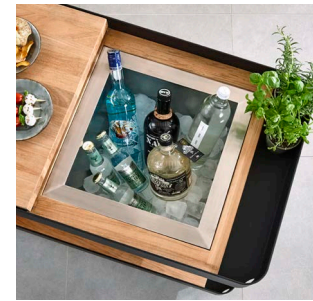

An outdoor kitchen... so inside, so outside. Now is the time to think about the kitchen for your outdoor spaces. Because your life is also there. Our Italian steel outdoor kitchens are the perfect solution to enjoy your moments of relaxation in the open air.

**Elegant. Made in Italy. Indestructible.
And above all, accessible to everyone.**